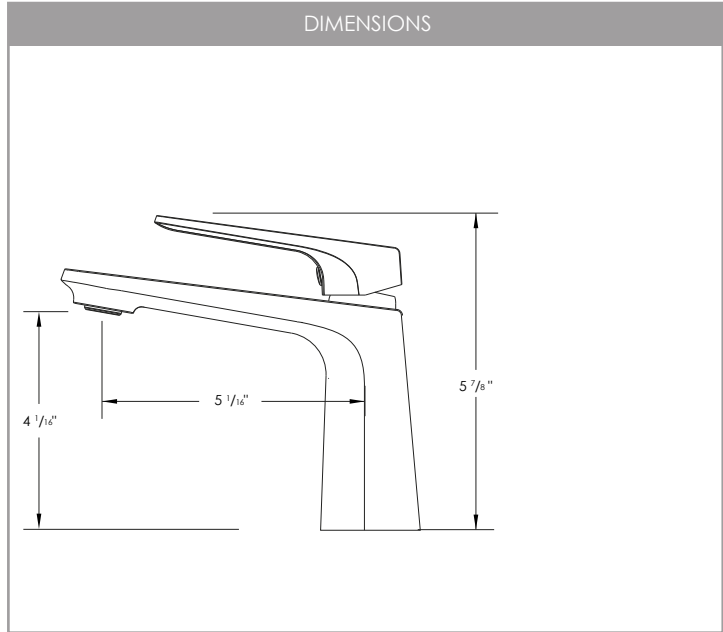

LUVIA B-111

SINGLE HANDLE BASIN BATHROOM FAUCET

RECOMMENDED ACCESSORIES

D-700C D-701N D-700G
POP-UP DRAINS WITH OVERFLOW

HANDLE TYPE

LEVER

NUMBER OF HANDLE

1

CARTRIDGE MODEL

CERAMIC DISC CARTRIDGE

SIZE: 26mm
STYLE: LEVER

CONTROL WATER TEMPERATURE

HOT AND COLD

FAUCET FINISH

POLISHED CHROME (C)	MATTE BLACK (N)
BRUSHED GOLD (G)	

PRODUCT DIMENSIONS

Faucet Height (in)	5 7/8"
Spout Height (in)	4 1/8"
Spout Reach (in)	5 1/8"

CONFIGURATION

1-HOLE   **3-HOLES**

INSTALLATION

DESIGNED FOR EASY INSTALLATION.
INSTALLATION INSTRUCTION INCLUDED IN THE BOX

MATERIAL

LEAD FREE SOLID BRASS

CUT OUT HOLE

1 3/8"

DECK PLATE

NO INCLUDED.
REQUIRED FOR 3 HOLES INSTALLATION

WATER FLOW

1.5

WATER FLOW RATE (GPM)

WATERLINES MODEL

CONNECTIONS 3/8"

WARRANTY

This product is covered by a limited lifetime warranty. Consult our website for complete details.

PRODUCT CARE

- Wipe faucet with damp cloth and mild household cleanser.
- Dry with soft cloth to maintain original appearance.
- Remove hard water stains with 50/50 solution vinegar and water.
- If mineral deposits are too hard to remove, specially in the aerator, unscrew aerator by hand or with tool provided with faucet, soak aerator in 50/50 vinegar and water solution for several hours, rub your fingers and use a tooth brush to remove mineral deposits, place aerator back into original position.

STANDARDS COMPLIANCE

AERATOR
Neoperl®

Products and specifications shown are subject to change without notice. Please contact our technical support at care@stylishkb.com for any further queries, replacement parts requests, etc. ©2021 Stylish® all right reserved.